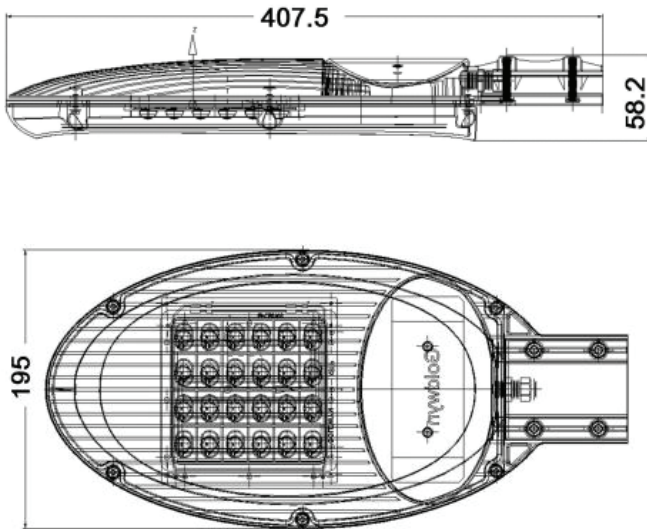

Protection & Resistance

- IP65 Water Resistance
- Durable for indoor & outdoor applications
- 20° to 30°C Operating Range

Design Features

- Aluminium Housing
- Optical Lenses
- Fully Sealed Unit - IP65
- Low Heat Generation
- Clear White Light - 5700K
- Impact Resistant - IK10
- Mounting - Diameter 30 - 40mm
- 5 Year Warranty

Dimensions

Photometry

Input Voltage	Operating Temperature	Ingress Protection	Colour Temperature	Colour Rendering Index	Fixture Lifespan	Total Power Consumption	Number of LED's	Power Factor	Safety Standard	EMC / EMI Standard	Harmonics
100 - 277v AC 50 / 60 Hz	-20°C to 30°C	IP65	6000K	>80	80,000 hrs	30W (2600lm) 45W (3900lm)	24	>0.9	EN60598	EN61547 / EN55015	EN61000-3-2 & EN61000-3-3