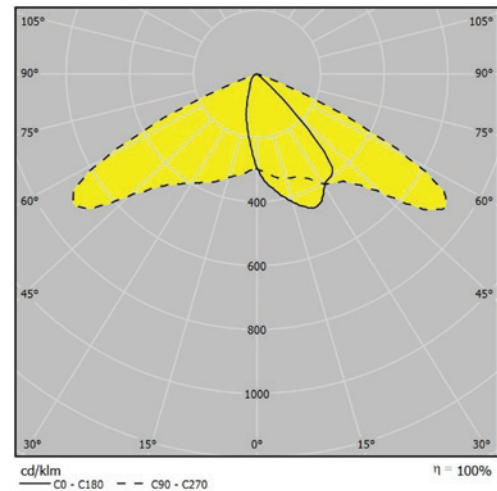

Protection & Resistance

- IP65 Water Resistance
- Durable for indoor & outdoor applications
- 20° to 30°C Operating Range

Design Features

- Aluminium Housing
- Optical Lenses
- Fully Sealed Unit - IP65
- Low Heat Generation
- Clear White Light - 5700K
- Impact Resistant - IK10
- Mounting - Diameter 30 - 40mm
- 5 Year Warranty

Dimensions

Photometry

Input Voltage	Operating Temperature	Ingress Protection	Colour Temperature	Colour Rendering Index	Fixture Lifespan	Total Power Consumption	Number of LED's	Power Factor	Safety Standard	EMC / EMI Standard	Harmonics
100 - 277v AC 50 / 60 Hz	-20°C to 30°C	IP65	6000K	>80	80,000 hrs	30W (2600lm) 45W (3900lm)	24	>0.9	EN60598	EN61547 / EN55015	EN61000-3-2 & EN61000-3-3